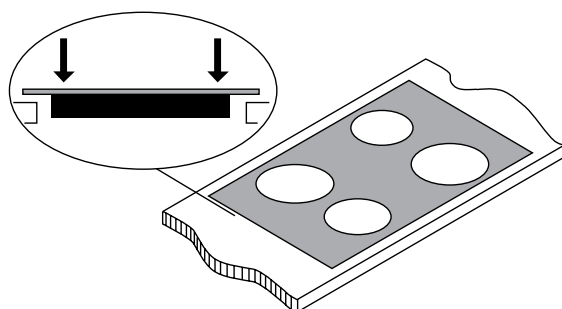

Dimension Guide

Built-in Ceramic Glass Hob / 90 cm

Model:
EHC944BE

Dimensions			
	width	height	depth
Cut-out (mm)	880	51	490
Product (mm)	900	51	520

Please note! Dimensions to be used as a guide only. All customers MUST refer to the user manual supplied with the product for detailed installation instructions.