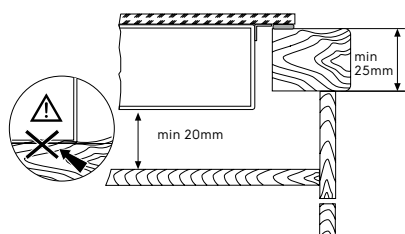

Dimension Guide

Built-in Ceramic Glass Hob / 90 cm

Model:
EHC944BE

Dimensions			
	width	height	depth
Cut-out (mm)	880	51	490
Product (mm)	900	51	520

Please note! Dimensions to be used as a guide only. All customers MUST refer to the user manual supplied with the product for detailed installation instructions.