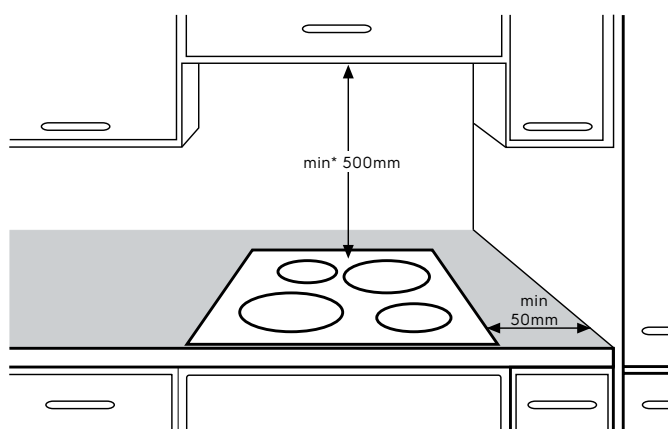

Dimension Guide

Built-in Ceramic Glass Hob / 90 cm

Model:
EHC944BE

Dimensions			
	width	height	depth
Cut-out (mm)	880	51	490
Product (mm)	900	51	520

Please note! Dimensions to be used as a guide only. All customers MUST refer to the user manual supplied with the product for detailed installation instructions.