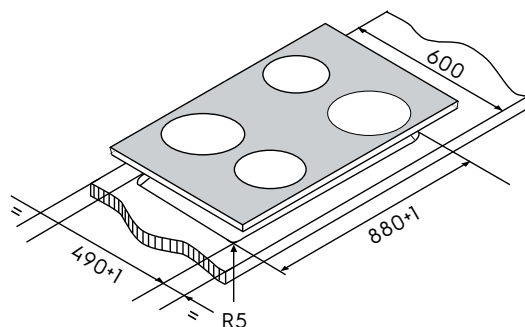

Dimension Guide

Built-in Ceramic Glass Hob / 90 cm

Model:
EHC944BE

Dimensions			
	width	height	depth
Cut-out (mm)	880	51	490
Product (mm)	900	51	520

Please note! Dimensions to be used as a guide only. All customers MUST refer to the user manual supplied with the product for detailed installation instructions.