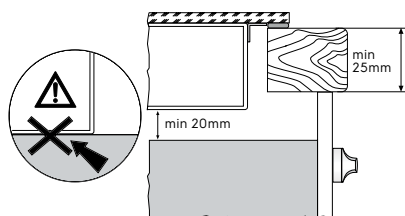

Dimension Guide

Built-in Ceramic Glass Hob / 90 cm

Model:
EHC944BE

Dimensions			
	width	height	depth
Cut-out (mm)	880	51	490
Product (mm)	900	51	520

Please note! Dimensions to be used as a guide only. All customers MUST refer to the user manual supplied with the product for detailed installation instructions.