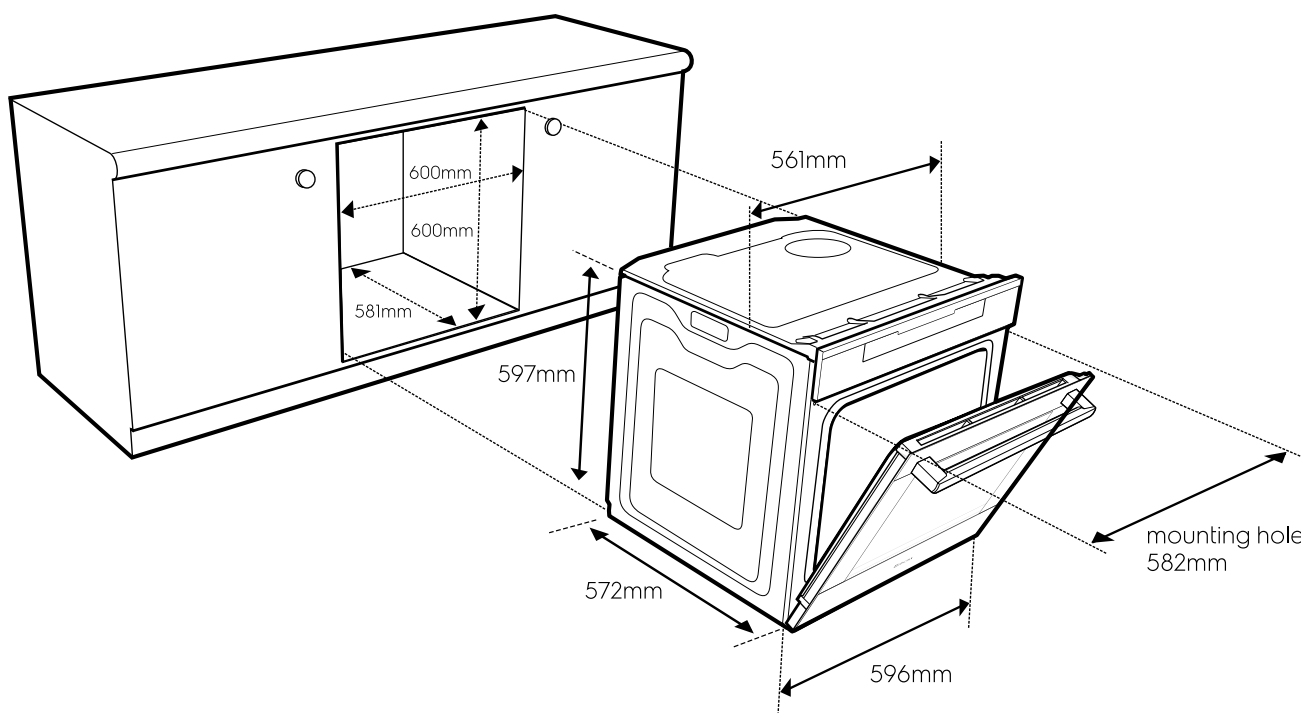

Dimension Guide

Model:
EVEP614DSE

Dimensions			
	width	height	depth
Cut-out (mm)	600	600	581
Product (mm)	596	597	572

Please note! Dimensions to be used as a guide only. All customers MUST refer to the user manual supplied with the product for detailed installation instructions.