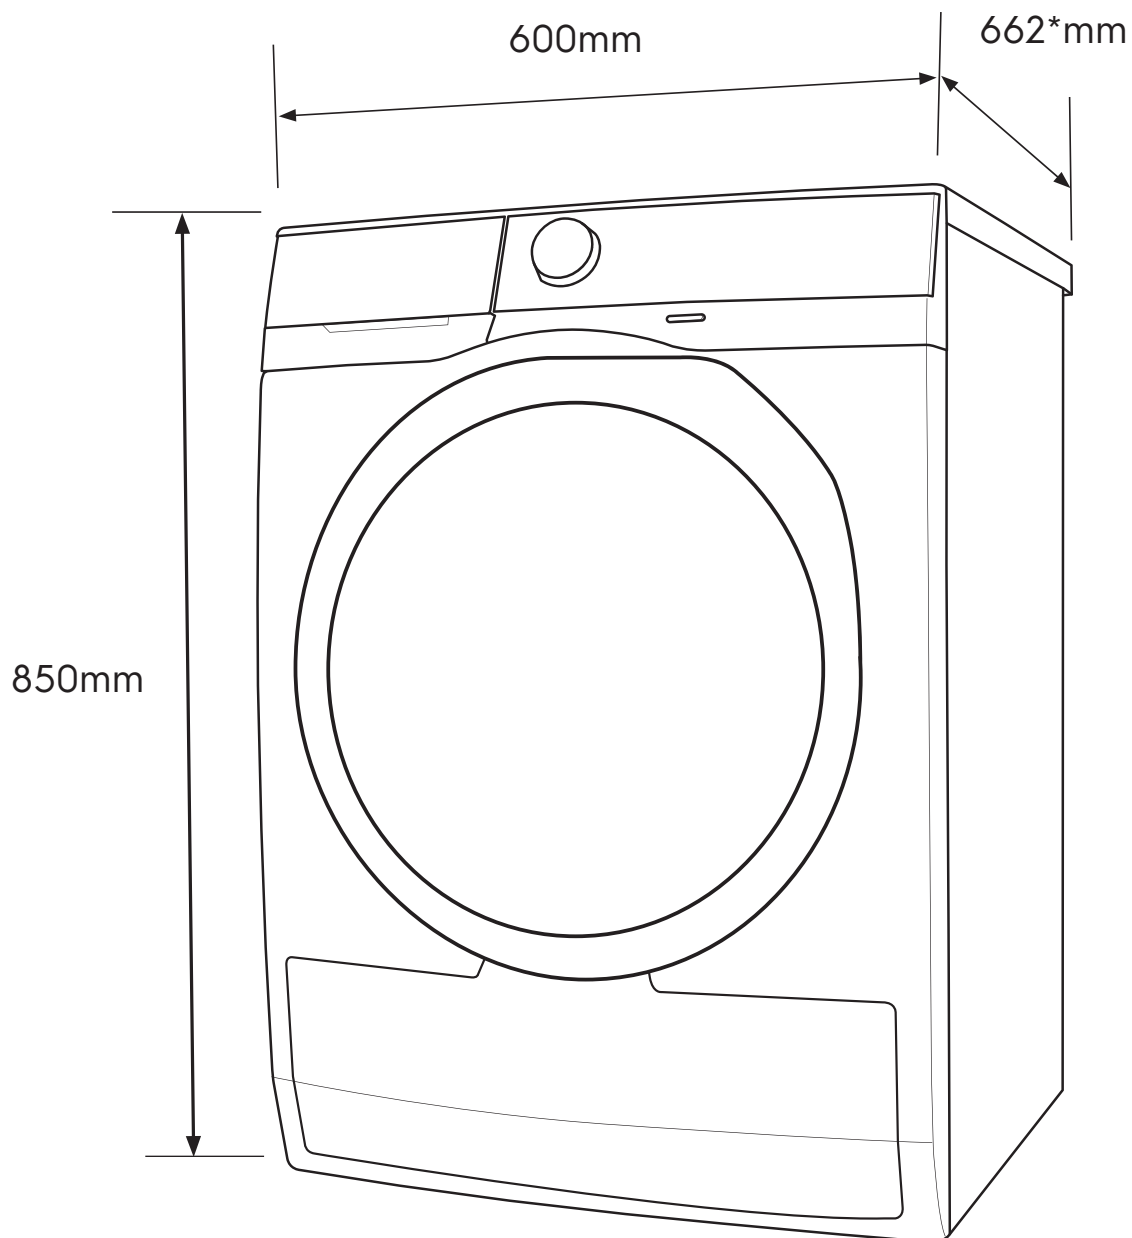

Dimension Guide

Dryers

Model:

EDH804U5WB

EDH803R7WB

EDH803R9WB

EDH903R9WB

EDH913R9WB

IMPORTANT

This is a guide of product dimensions only. For complete installation instructions, refer to the manual provided with product.

© 2022 Electrolux Home Products Pty Ltd. E_DIM_Dryer_662_Dec22