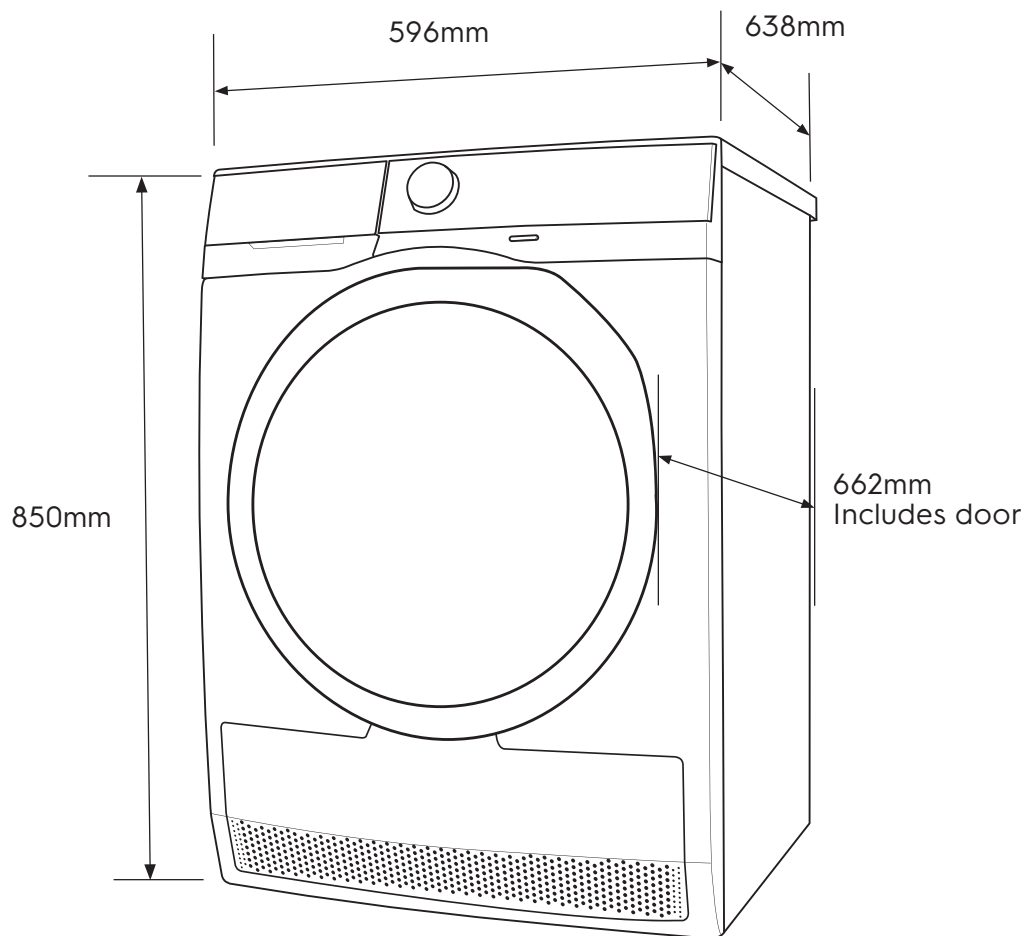

# Dimension Guide

## Heat Pump Dryer

**Model:**  
EDH913R9WB

Dimensions			
	width	height	depth
Product (mm)	596	850	638

**Please note!** Dimensions to be used as a guide only. All customers MUST refer to the user manual supplied with the product for detailed installation instructions.