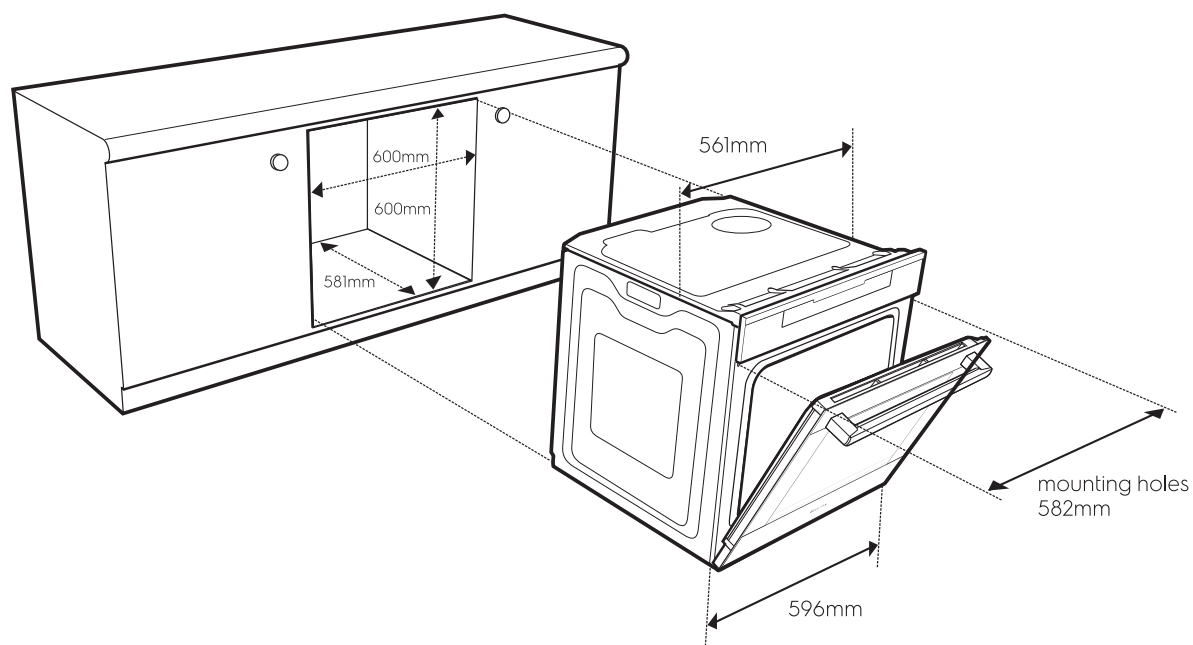

Dimension Guide

Built-in Single Oven

Model:
EVEP618DSE

Dimensions			
	width	height	depth
Cut-out (mm)	600	600	581
Product (mm)	596	597	572

Please note! Dimensions to be used as a guide only. All customers MUST refer to the user manual supplied with the product for detailed installation instructions.