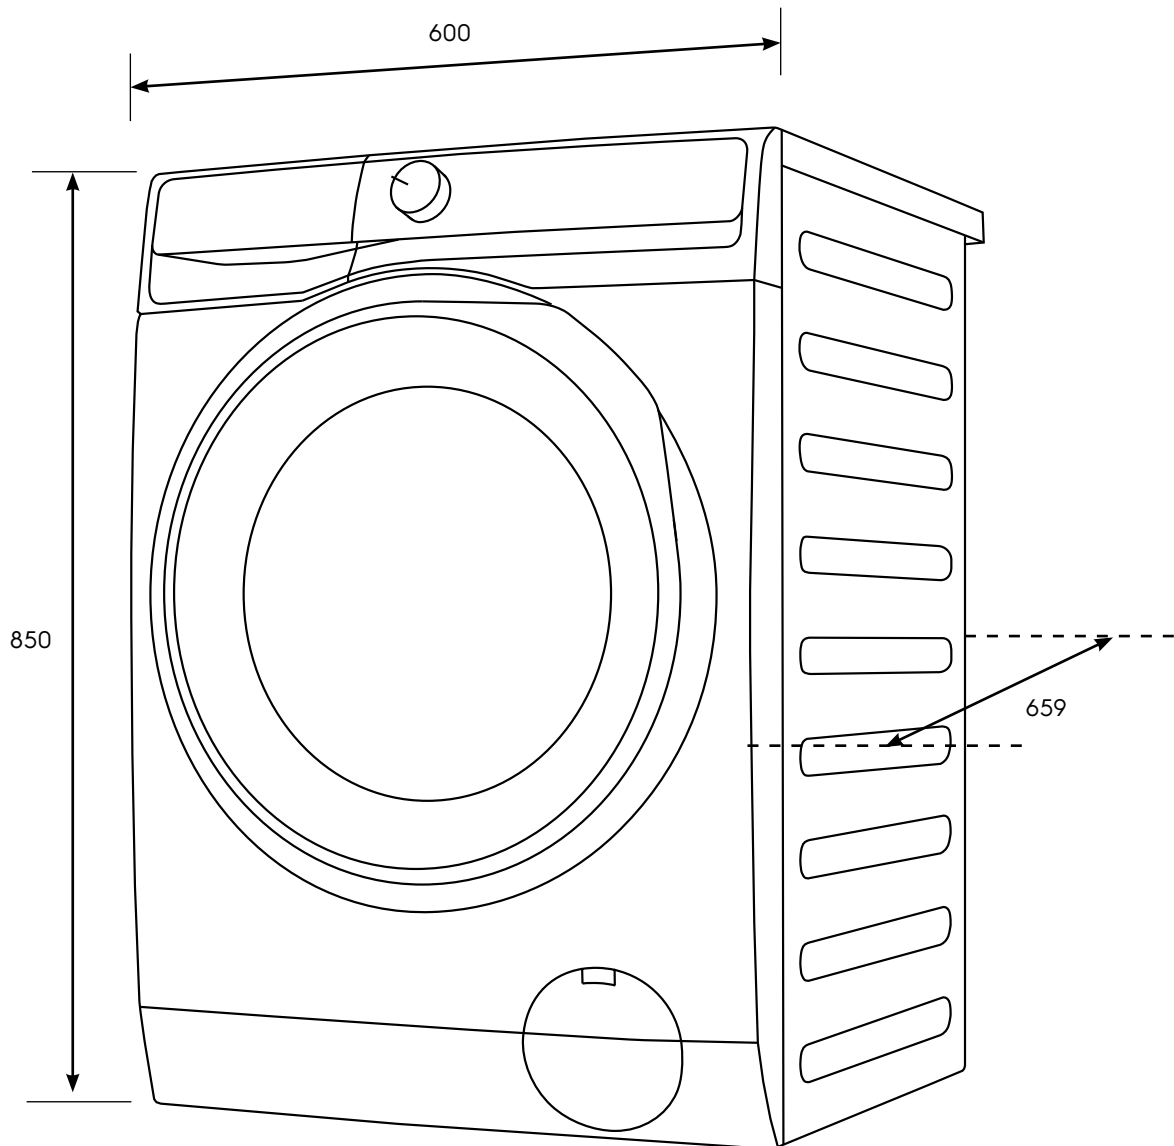

Dimension Guide

Washing machine

Model:

EWF9043R7SC

Please note! Dimensions to be used as a guide only. All customers MUST refer to the user manual supplied with the product for detailed installation instructions.

© 2024 Electrolux S.E.A PTE. LTD. ELX_DIM_EWF9043R7SC_ANZ_Mar24