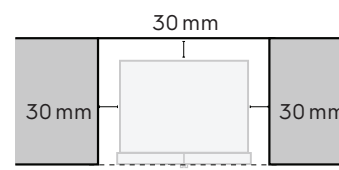

Dimension Guide

Quad door refrigerator

Model:
EQE5757BB

Installation options for optimal aesthetics :

Minimum side clearance kitchen cabinet

Fridge body must sit 10mm proud of kitchen cabinetry.

Minimum cabinetry opening (WxDxH) :
900mm x 649mm x 1800mm

Front of fridge body in line with kitchen cabinet

Side clearance must be 25mm either side of fridge body, to have the fridge doors sitting proud of the kitchen cabinetry.

Minimum cabinetry opening (WxDxH) :
940mm x 659mm x 1800mm

Note : Spacers supplied to assist

Fridge door flush with the cabinetry

Side clearance must be 90mm either side of the fridge body, to have the fridge doors sitting flush with the kitchen cabinetry.

Minimum cabinetry opening (WxDxH) :
1070mm x 741mm x 1800mm

Note : Spacers supplied to assist

Quad door refrigerator	Door width (W)	Total depth (D)	Maximum height (H)	Cabinet width (W1)	Cabinet height (H1)	Cabinet depth (D1)	Depth door open 90° (D2)
EQE5757BB	896	726	1795	890	1775	640	1104