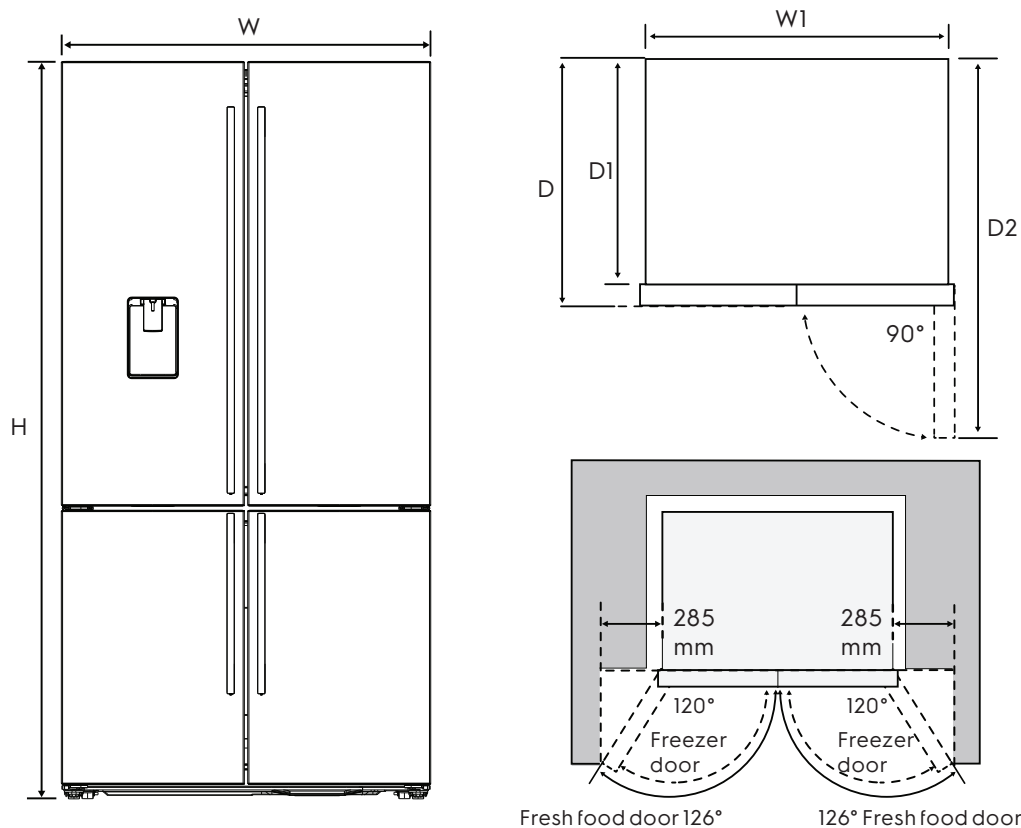

Dimension Guide

Quad door refrigerator

Model:
EQE5757BB

Installation options for optimal aesthetics :

Minimum side clearance kitchen cabinet

Fridge body must sit 10mm proud of kitchen cabinetry.

Minimum cabinetry opening (WxDxH) :
900mm x 649mm x 1800mm

Front of fridge body in line with kitchen cabinet

Side clearance must be 25mm either side of fridge body, to have the fridge doors sitting proud of the kitchen cabinetry.

Minimum cabinetry opening (WxDxH) :
940mm x 659mm x 1800mm

Note : Spacers supplied to assist

Fridge door flush with the cabinetry

Side clearance must be 90mm either side of the fridge body, to have the fridge doors sitting flush with the kitchen cabinetry.

Minimum cabinetry opening (WxDxH) :
1070mm x 741mm x 1800mm

Note : Spacers supplied to assist

Quad door refrigerator	Door width (W)	Total depth (D)	Maximum height (H)	Cabinet width (W1)	Cabinet height (H1)	Cabinet depth (D1)	Depth door open 90° (D2)
EQE5757BB	896	726	1795	890	1775	640	1104