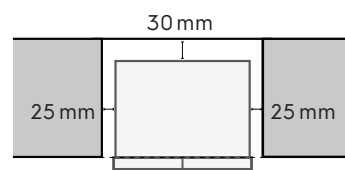

Dimension Guide

Quad door refrigerator

Model:
EQE5757BB

Installation options for optimal aesthetics :

Minimum side clearance kitchen cabinet

Fridge body must sit 10mm proud of kitchen cabinetry.

Minimum cabinetry opening (WxDxH) :
900mm x 649mm x 1800mm

Front of fridge body in line with kitchen cabinet

Side clearance must be 25mm either side of fridge body, to have the fridge doors sitting proud of the kitchen cabinetry.

Minimum cabinetry opening (WxDxH) :
940mm x 659mm x 1800mm

Note : Spacers supplied to assist

Fridge door flush with the cabinetry

Side clearance must be 90mm either side of the fridge body, to have the fridge doors sitting flush with the kitchen cabinetry.

Minimum cabinetry opening (WxDxH) :
1070mm x 741mm x 1800mm

Note : Spacers supplied to assist

Quad door refrigerator	Door width (W)	Total depth (D)	Maximum height (H)	Cabinet width (W1)	Cabinet height (H1)	Cabinet depth (D1)	Depth door open 90° (D2)
EQE5757BB	896	726	1795	890	1775	640	1104