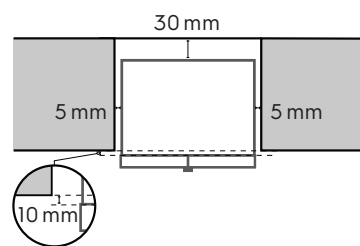

Dimension Guide

Quad door refrigerator

Model:
EQE5757BB

Installation options for optimal aesthetics :

Minimum side clearance kitchen cabinet

Fridge body must sit 10mm proud of kitchen cabinetry.

Minimum cabinetry opening (WxDxH) :
900mm x 649mm x 1800mm

Front of fridge body in line with kitchen cabinet

Side clearance must be 25mm either side of fridge body, to have the fridge doors sitting proud of the kitchen cabinetry.

Minimum cabinetry opening (WxDxH) :
940mm x 659mm x 1800mm

Note : Spacers supplied to assist

Fridge door flush with the cabinetry

Side clearance must be 90mm either side of the fridge body, to have the fridge doors sitting flush with the kitchen cabinetry.

Minimum cabinetry opening (WxDxH) :
1070mm x 741mm x 1800mm

Note : Spacers supplied to assist

Quad door refrigerator	Door width (W)	Total depth (D)	Maximum height (H)	Cabinet width (W1)	Cabinet height (H1)	Cabinet depth (D1)	Depth door open 90° (D2)
EQE5757BB	896	726	1795	890	1775	640	1104