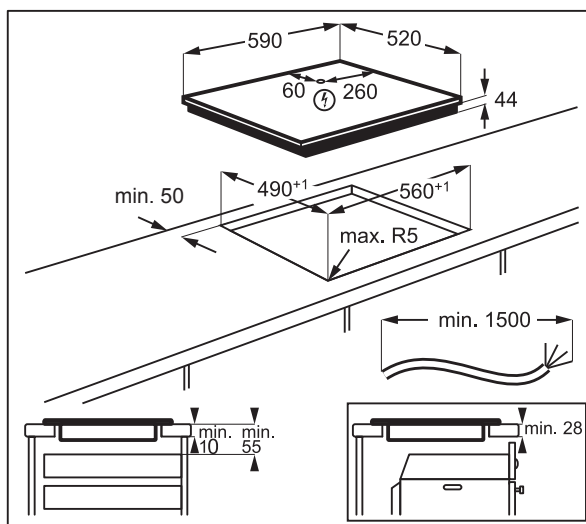

# Dimension Guide

## 60cm built-in induction hob

**Model:**  
EHI6475BF

### Dimensions

	width	height	depth
Cut-out (mm)	560	44	490
Product (mm)	590	51	520

**Please note!** Dimensions to be used as a guide only. All customers MUST refer to the user manual supplied with the product for detailed installation instructions.