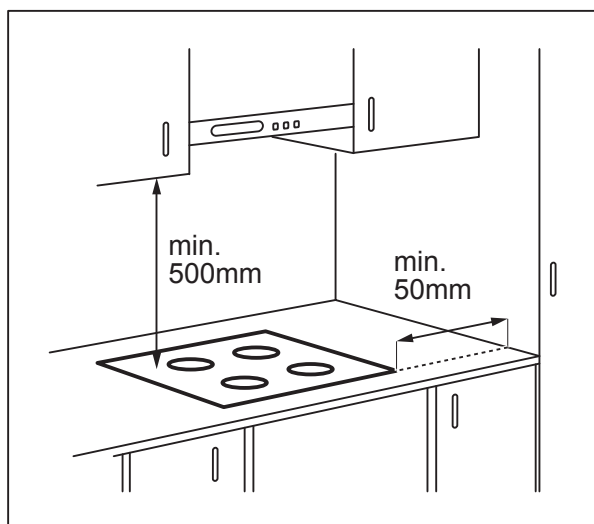

# Dimension Guide

## 60cm built-in induction hob

**Model:**  
EHI6475BF

### Dimensions

	width	height	depth
Cut-out (mm)	560	44	490
Product (mm)	590	51	520

**Please note!** Dimensions to be used as a guide only. All customers MUST refer to the user manual supplied with the product for detailed installation instructions.