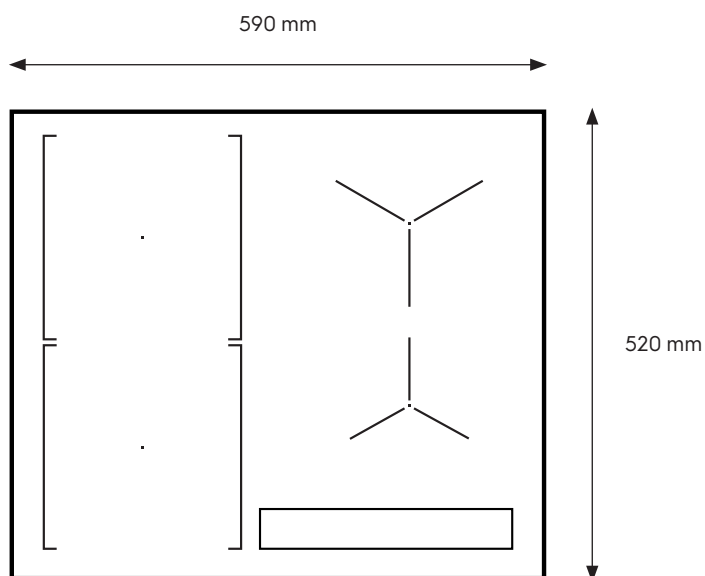

# Dimension Guide

## 60cm built-in induction hob

**Model:**  
EHI6475BF

### Dimensions

	width	height	depth
Cut-out (mm)	560	44	490
Product (mm)	590	51	520

**Please note!** Dimensions to be used as a guide only. All customers MUST refer to the user manual supplied with the product for detailed installation instructions.